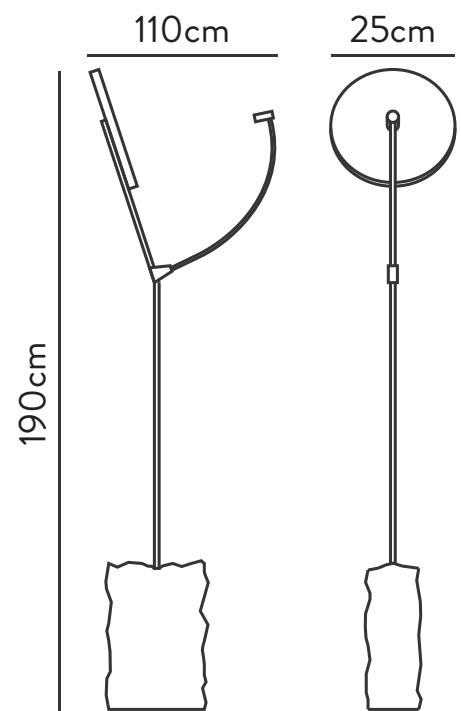

ECLIPSE

Material:

Aluminium, Steel, Malmesbury Slate
Electrical Components

Year:

2018

Dimensions:

190 x 110 x 25cm

Edition:

Unique

JESSE EDE